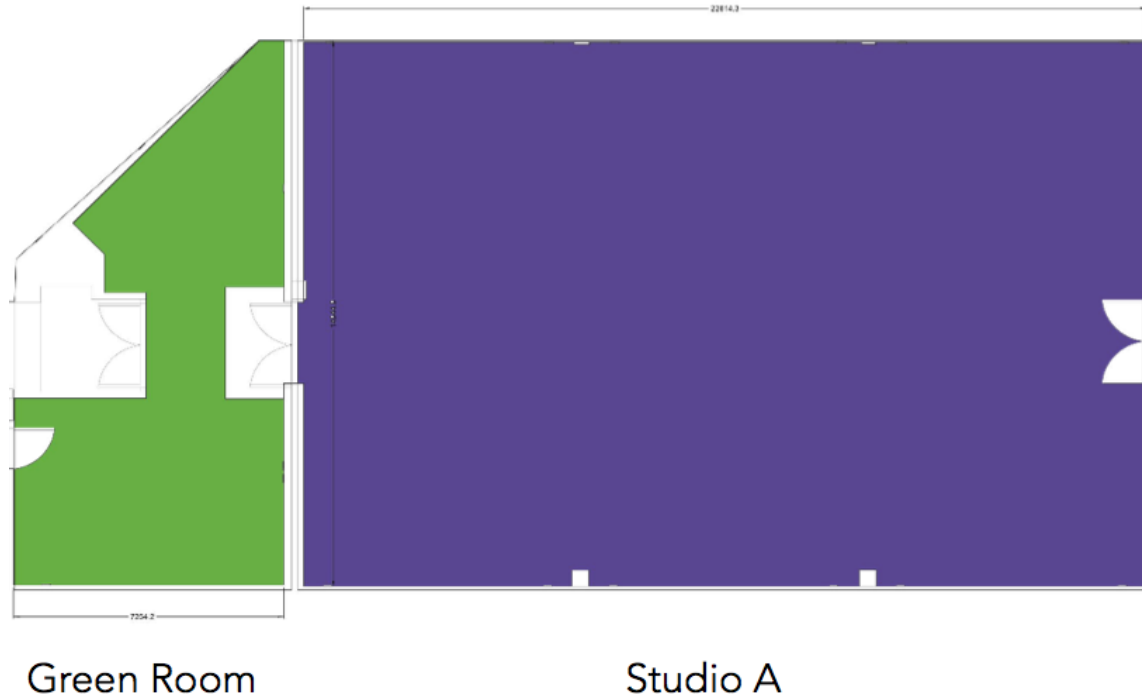

REHEARSAL ROOM 3

HOURLY	£17	Dimensions 4.7m x 3.4m Height 2.9m Power 6 x 2 Gang 13 Amp
DAILY	£100	
WEEKLY	£445	

NOTE: Minimum 4 hour hire for all studios and rehearsal rooms

REHEARSAL ROOMS FLOORPLAN & DIMENSIONS

REHEARSAL ROOM 1

Dimensions 4.7m x 3.4m
Height 2.9m
Power 5 x 2 Gang 13 Amp

REHEARSAL ROOM 2

Dimensions 6.5m x 4.5m
Height 2.9m
Power 6 x 2 Gang 13 Amp
Standup electric piano & amp
Library of original music, show scores & CD's

REHEARSAL ROOM 3

Dimensions 4.7m x 3.4m
Height 2.9m
Power 5 x 2 Gang 13 Amp

STUDIOS FLOORPLAN & DIMENSIONS

2nd Floor

STUDIO A

Dimensions 15.1m x 9.9m / 150m² / 1614 ft²
Height 2.9m - 2.4m
Power 6 x 2 Gang 13 Amp

Ground Floor

STUDIO B

Dimensions 12.6m x 9.6m / 120m² / 1291 ft²
Height 3.3 - 2.5m
Power 9 x 2 Gang 13 Amp

Troubadour

THEATRES

For further information or to arrange a
viewing please contact:
E: rehearse@troubadourtheatres.com
T: 0203 744 4431