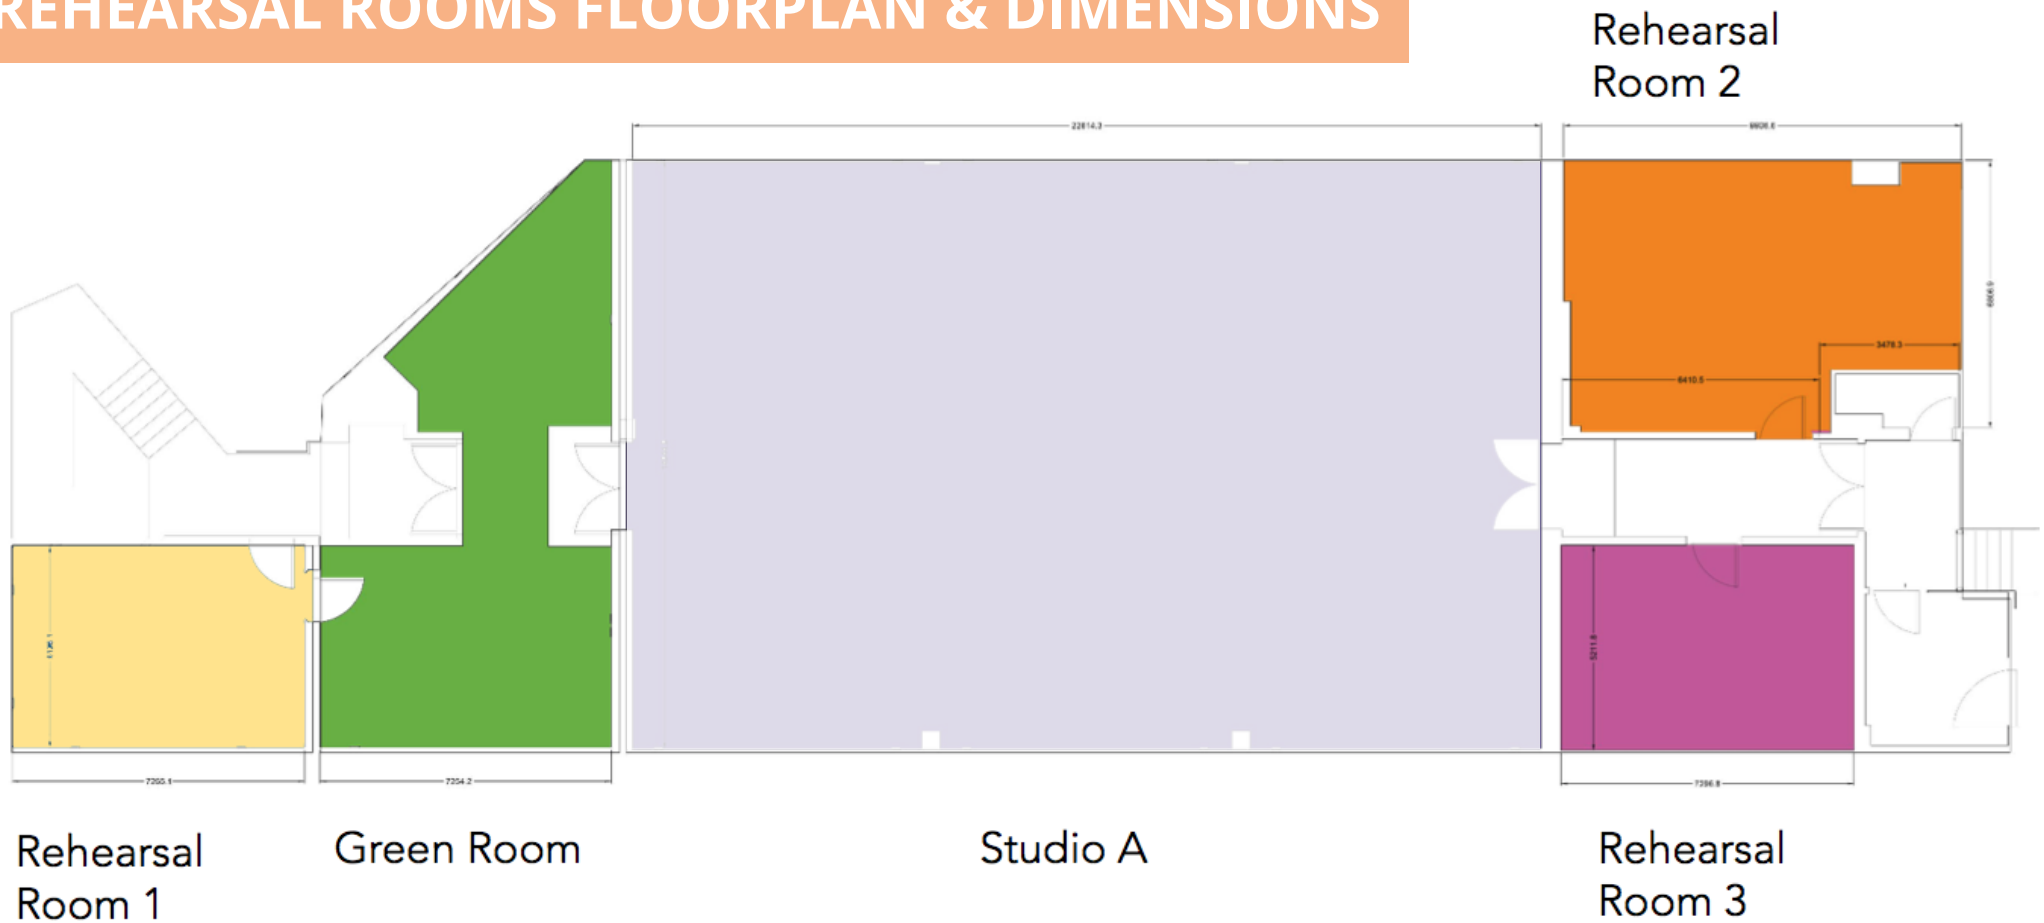

REHEARSAL ROOM 3

HOURLY	£17	Dimensions 4.7m x 3.4m Height 2.9m Power 6 x 2 Gang 13 Amp
DAILY	£100	
WEEKLY	£445	

NOTE: Minimum 4 hour hire for all studios and rehearsal rooms

REHEARSAL ROOMS FLOORPLAN & DIMENSIONS

REHEARSAL ROOM 1

Dimensions 4.7m x 3.4m
Height 2.9m
Power 5 x 2 Gang 13 Amp

REHEARSAL ROOM 2

Dimensions 6.5m x 4.5m
Height 2.9m
Power 6 x 2 Gang 13 Amp
Standup electric piano & amp
Library of original music, show scores & CD's

REHEARSAL ROOM 3

Dimensions 4.7m x 3.4m
Height 2.9m
Power 5 x 2 Gang 13 Amp

STUDIOS FLOORPLAN & DIMENSIONS

2nd Floor

STUDIO A

Dimensions 15.1m x 9.9m / 150m² / 1614 ft²
Height 2.9m - 2.4m
Power 6 x 2 Gang 13 Amp

Ground Floor

STUDIO B

Dimensions 12.6m x 9.6m / 120m² / 1291 ft²
Height 3.3 - 2.5m
Power 9 x 2 Gang 13 Amp

Troubadour

THEATRES

For further information or to arrange a
viewing please contact:
E: rehearse@troubadourtheatres.com
T: 0203 744 4431