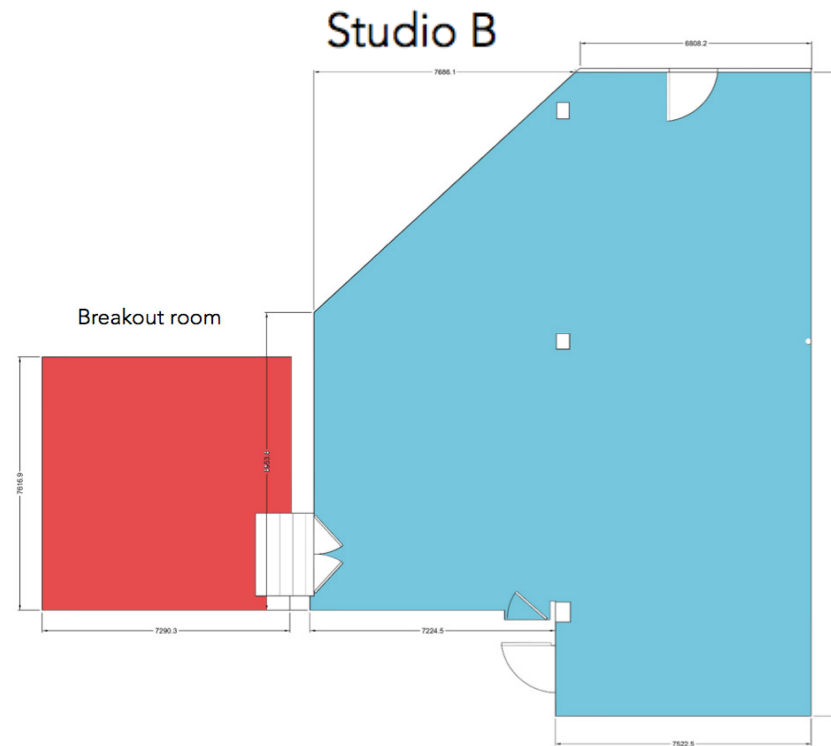

REHEARSAL ROOM 3

HOURLY	£17	Dimensions 4.7m x 3.4m Height 2.9m Power 6 x 2 Gang 13 Amp
DAILY	£100	
WEEKLY	£445	

NOTE: Minimum 4 hour hire for all studios and rehearsal rooms

REHEARSAL ROOMS FLOORPLAN & DIMENSIONS

REHEARSAL ROOM 1

Dimensions 4.7m x 3.4m
Height 2.9m
Power 5 x 2 Gang 13 Amp

REHEARSAL ROOM 2

Dimensions 6.5m x 4.5m
Height 2.9m
Power 6 x 2 Gang 13 Amp
Standup electric piano & amp
Library of original music, show scores & CD's

REHEARSAL ROOM 3

Dimensions 4.7m x 3.4m
Height 2.9m
Power 5 x 2 Gang 13 Amp

STUDIOS FLOORPLAN & DIMENSIONS

2nd Floor

STUDIO A

Dimensions 15.1m x 9.9m / 150m² / 1614 ft²
Height 2.9m - 2.4m
Power 6 x 2 Gang 13 Amp

Ground Floor

STUDIO B

Dimensions 12.6m x 9.6m / 120m² / 1291 ft²
Height 3.3 - 2.5m
Power 9 x 2 Gang 13 Amp

Troubadour

THEATRES

For further information or to arrange a
viewing please contact:
E: rehearse@troubadourtheatres.com
T: 0203 744 4431